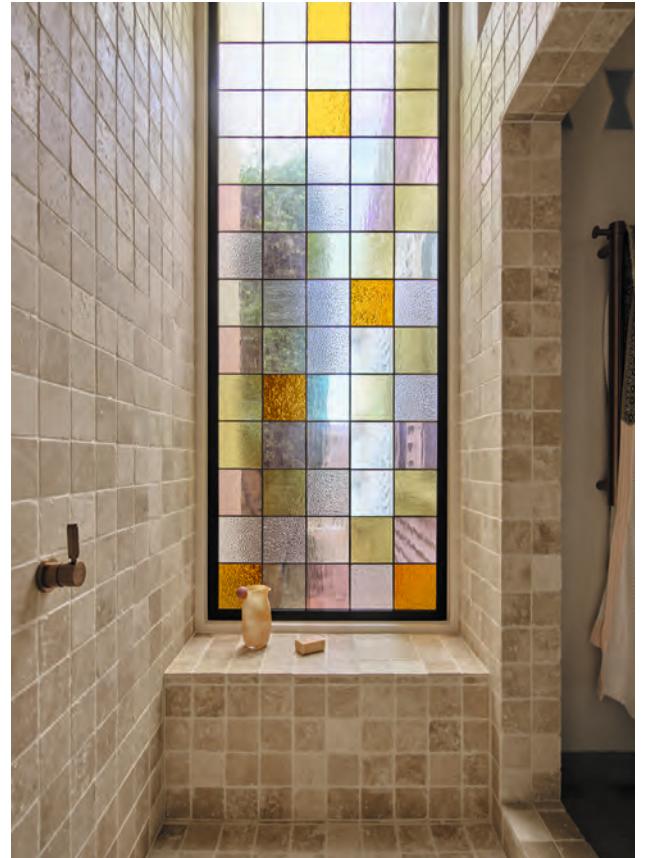

Colour is never shied from with YSG, and here it is explored beautifully in floating bathroom vanities and streamlined cabinets with vibrant stone basins. These include Rosso Asiago marble in the powder room and Verde Riviera marble in the primary ensuite. Within the primary suite, checked coloured glass incorporates pinks and lilacs to reference the wisteria in the rear courtyard.

OPPOSITE

Tiles flow from walls to floor to the Hammam-style bath.

Tiles are in fact used extensively for nearly all surfaces and detailing, including the raised triangular and bowtie tile-lines creating high datums within bathrooms.

FIXED & FITTED

Pedestal basin, honed marble, Marble Hub. Powder Room- Floor mounted spout and towel rail, urban brass, E&S Trading. Primary Bathroom- Floor mounted spout, shower rose, Handshower, wall mixer and basin Mixer, brushed Nordic brass PVD E&S Trading. Natural Stone floor and shelf, Norwegian Rose, honed, Signorino. Omnia Round Freestanding bath, Kaskade Stone Baths & Basins. Custom mirror by Studio Tate.