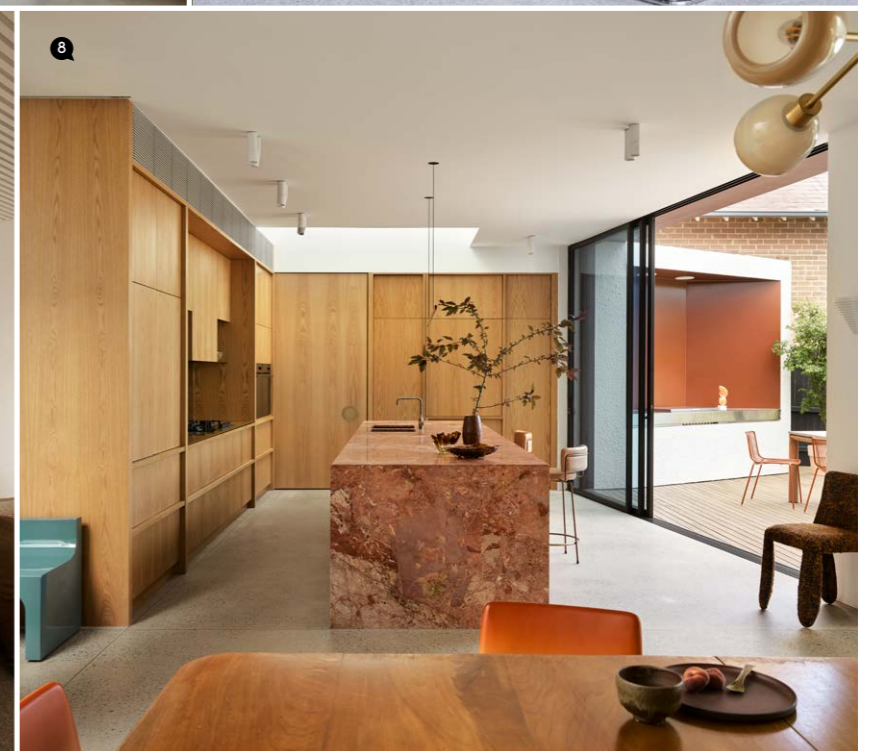

The Finalists
BEST RESIDENTIAL INTERIOR

YSG Mo Jacobsen [1] » B.E ARCHITECTURE Casa Piva [2] » FIONA LYNCH River House [3]
» JASE SULLIVAN Clarks Beach [4] » GREG NATALE Bellevue Hill [5]

CLO STUDIOS Peregian Beach [6] » MADELEINE BLANCHFIELD ARCHITECTS Freshwater [7]
» STUDIO PRINEAS Alpha House [8] » DECUS Patchwork House [9] » STUDIO JOHNSTON Balmain East [10]

PHOTOGRAPHY ANSON SMART (MO JACOBSEN, BELLEVUE HILL), TIMOTHY KAYE (CASA PIVA), SHARYN CAIRNS (RIVER HOUSE), PRUE RUSCOE (CLARKS BEACH)

PHOTOGRAPHY ILLIE THOMPSON (VILLA DES FLEURS), PABLO VEIGA (FRESHWATER), ANSON SMART (BALMAIN EAST, ALPHA HOUSE, PATCHWORK HOUSE)