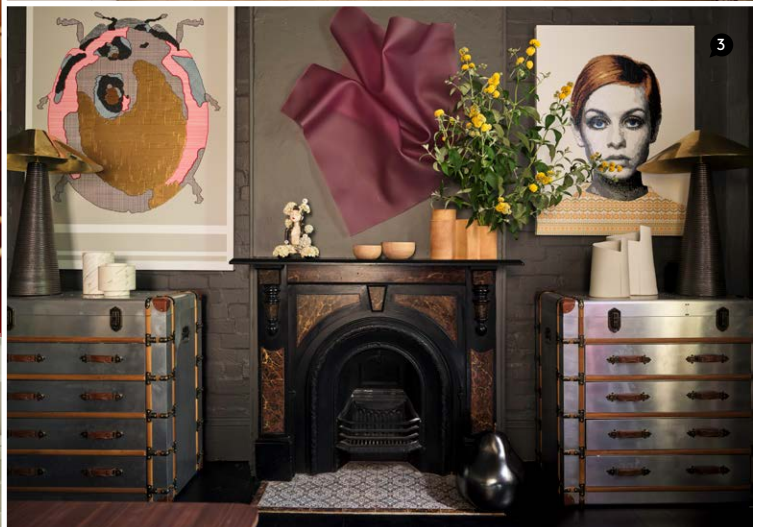

The Finalists
EMERGING DESIGN STAR

STUDIO SHAND *S'wich* [1] » CARE OF STUDIO *Annandale, Luise's Terrace* [2] » SMAC STUDIO *Smac Studio Office* [3]
» JULIA COX CO. *The Collectors* [4] » CO: AIKA *Bec + Bridge* [5]

READERS' CHOICE
**VOTE NOW
TO WIN!**
SELECT YOUR FAVOURITE
RESIDENTIAL INTERIOR FOR
YOUR CHANCE TO RECEIVE
A COLLECTION OF WORLD-
CLASS BIRD IN HAND WINES.
[HOMESTOLOVE.COM.AU/
READERSCHOICE2024](http://HOMESTOLOVE.COM.AU/READERSCHOICE2024)

PHOTOGRAPHY CLAUDIA SMITH (S'WICH), PRUE RUSCOE (ANNANDALE, LUISE'S TERRACE), PIER CARTHEW (THE COLLECTORS), DAVE WHEELER (BEC + BRIDGE - THE WEDDING EDIT), SMAC STUDIO OFFICE).