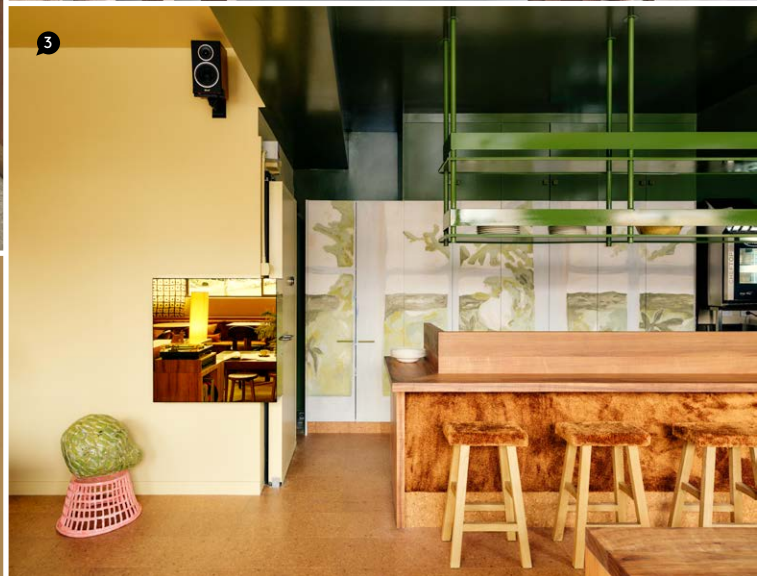

The Finalists
BEST HOSPITALITY INTERIOR

STUDIO AQUILO *Saint Peter* [1] » FIONA LYNCH *St. Ali & The Queen* [2] » YSG *Superfreak* [3]
» ALEXANDER & CO *The Woolshed* [4] » STUDIO SHAND *S'wich* [5]

PHOTOGRAPHY ANSON SMART (THE WOOLSHED, AYBURN), TOM BLACHFORD (ST. ALI & THE QUEEN), DAVE WHEELER (SAINT PETER), PHILIP HOYNH (SUPERFREAK), CLAUDIA SMITH (S'WICH).