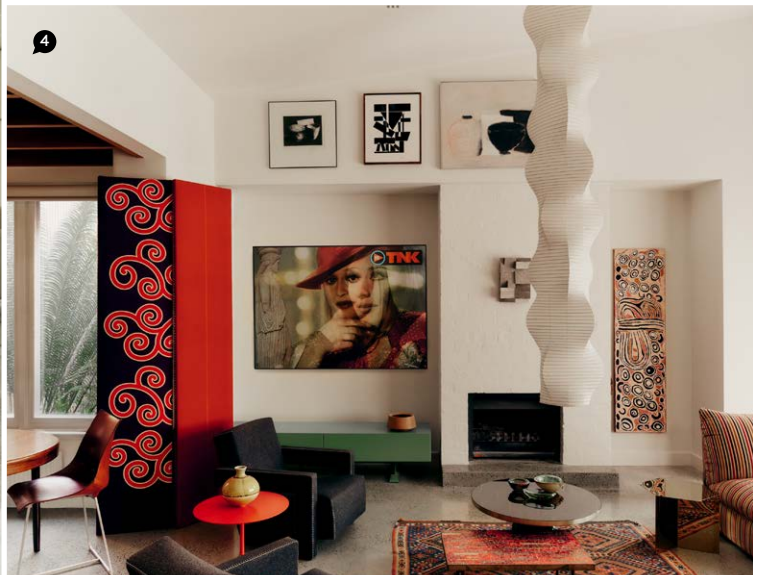

The Finalists
EMERGING DESIGN STAR

STUDIO SHAND *S'wich* [1] » CARE OF STUDIO *Annandale, Luise's Terrace* [2] » SMAC STUDIO *Smac Studio Office* [3]
» JULIA COX CO. *The Collectors* [4] » CO: AIKA *Bec + Bridge* [5]

READERS' CHOICE
**VOTE NOW
TO WIN!**
SELECT YOUR FAVOURITE
RESIDENTIAL INTERIOR FOR
YOUR CHANCE TO RECEIVE
A COLLECTION OF WORLD-
CLASS BIRD IN HAND WINES.
[HOMESTOLOVE.COM.AU/
READERSCHOICE2024](http://HOMESTOLOVE.COM.AU/READERSCHOICE2024)

PHOTOGRAPHY CLAUDIA SMITH (S'WICH), PRUE RUSCOE (ANNANDALE, LUISE'S TERRACE), PIER CARTHEW (THE COLLECTORS), DAVE WHEELER (BEC + BRIDGE - THE WEDDING EDIT), SMAC STUDIO OFFICE).